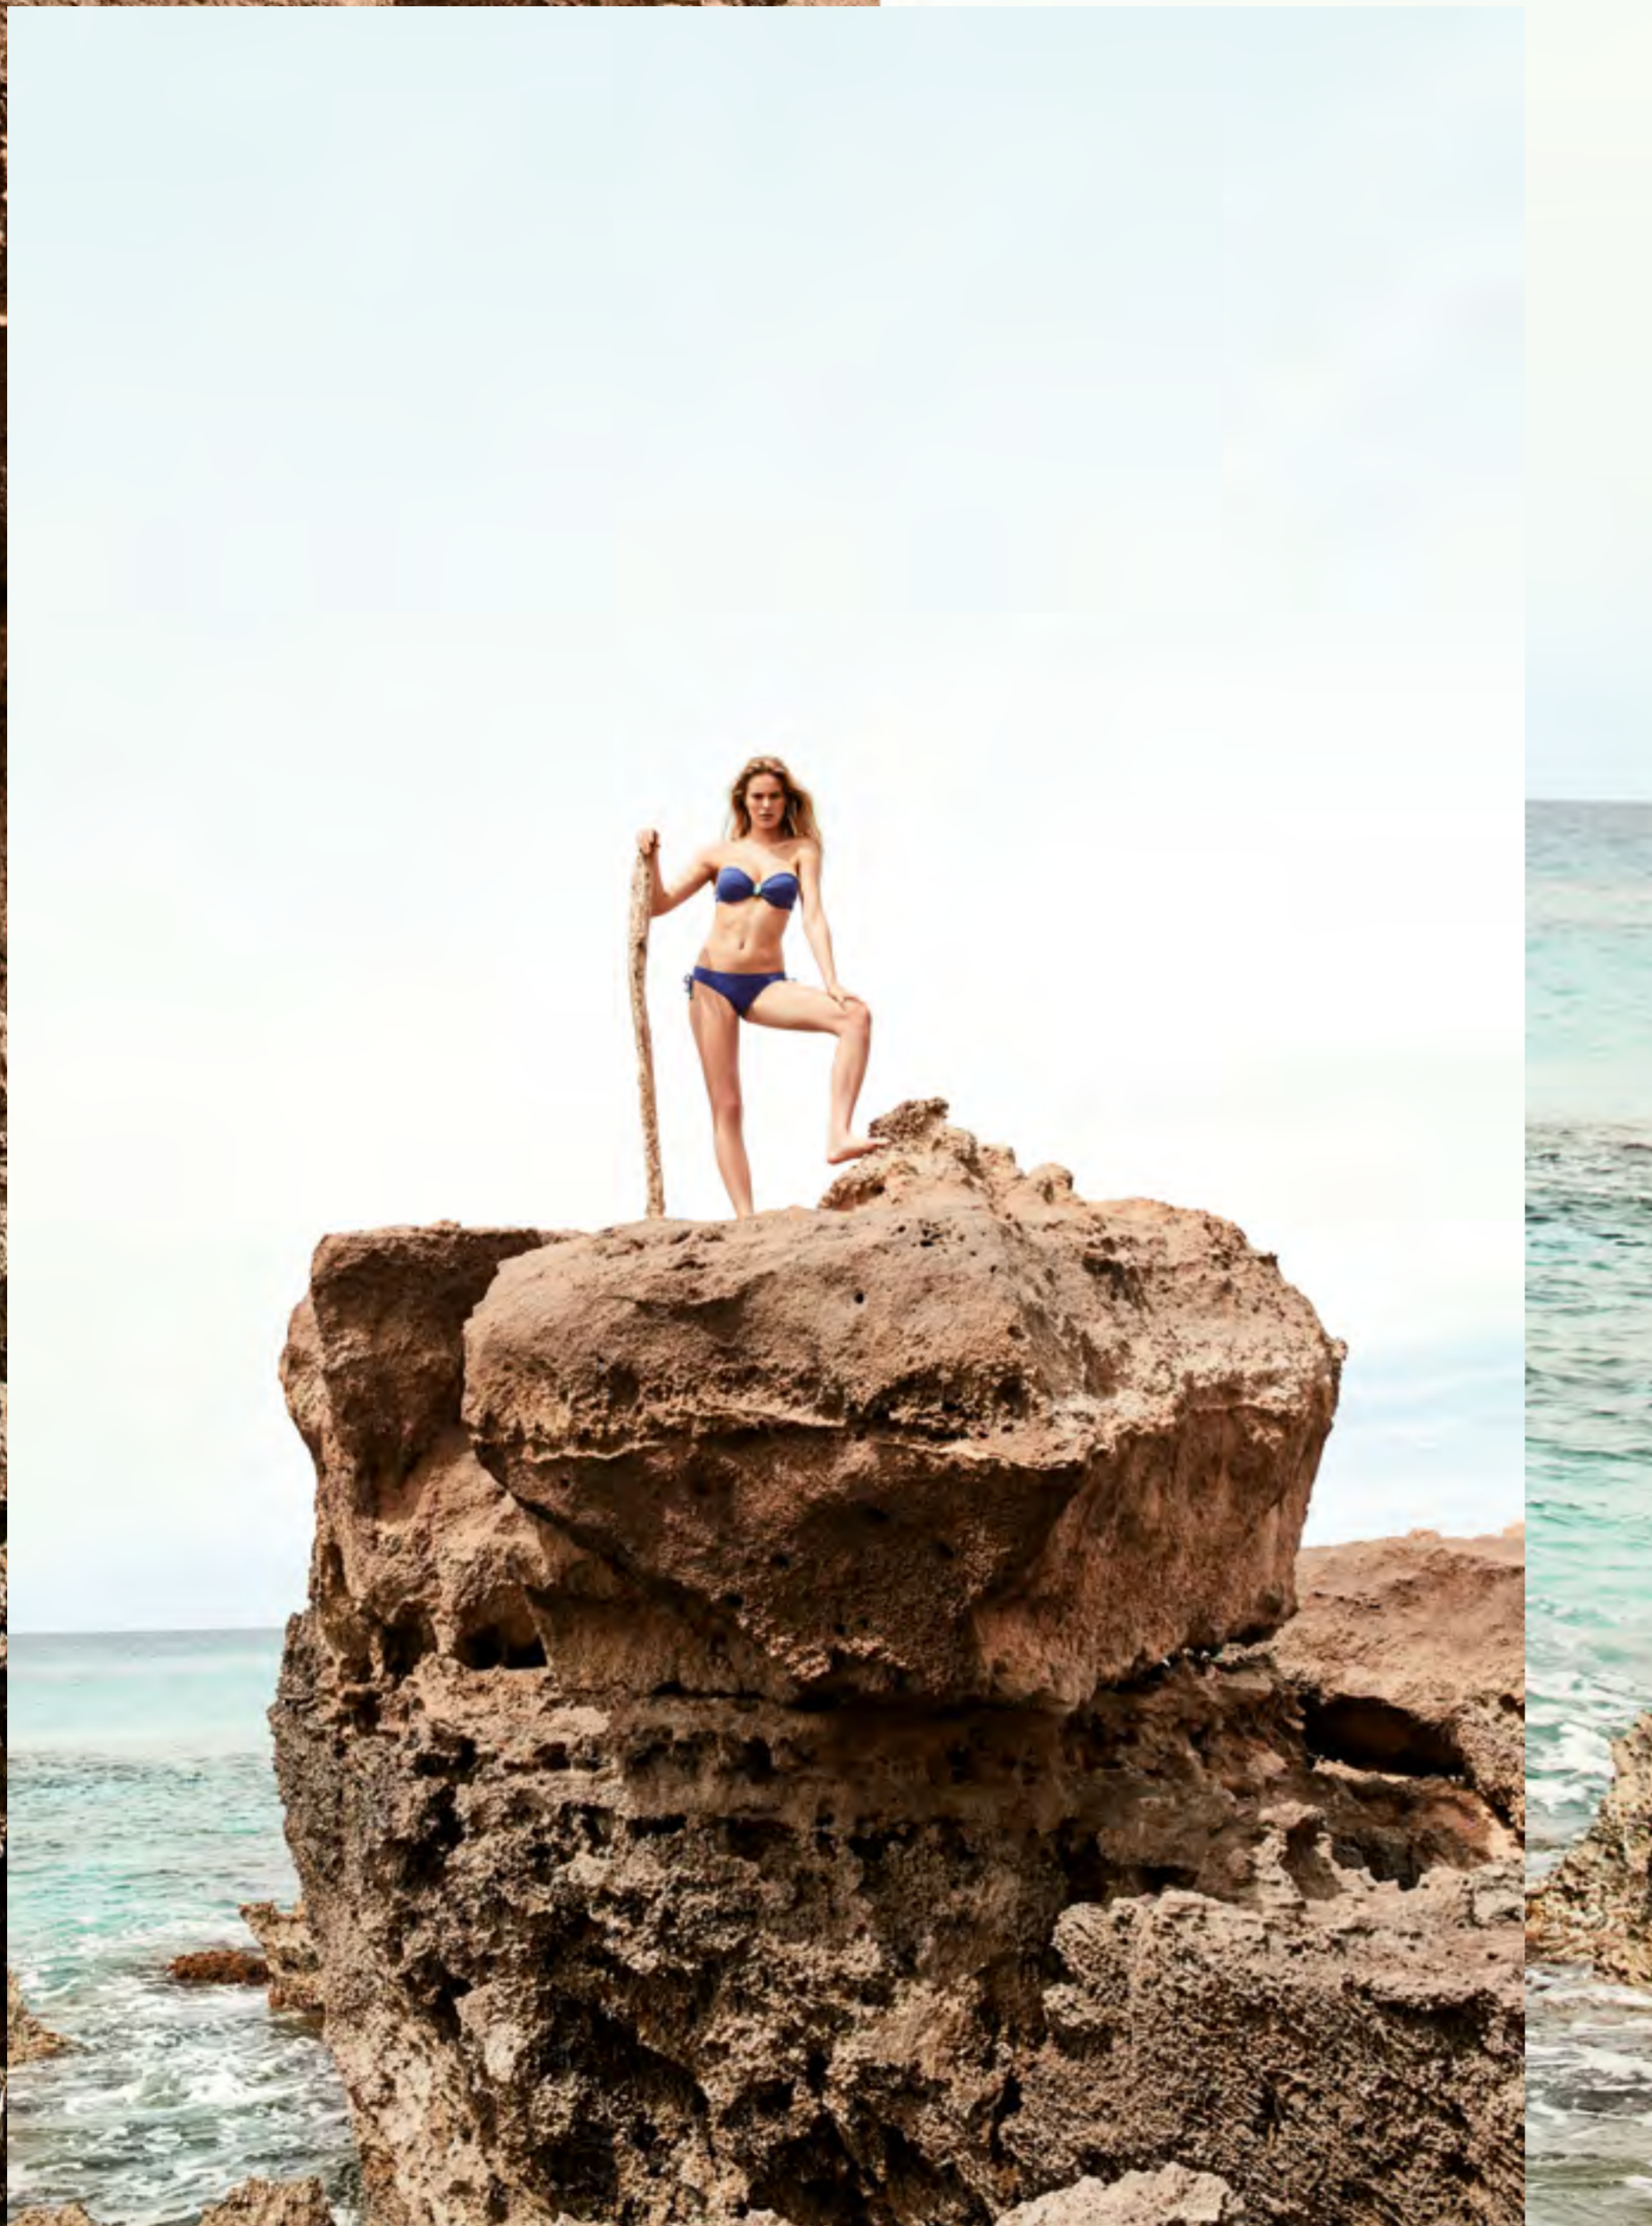

# Listen to your surroundings

S '17	
SWIM & BEACH	
<i>suite</i>	TREASURE ISLAND

THERE WAS NO RETURN OF THE MUTINEERS

As for the captain, his wounds were grievous indeed, but not dangerous. No organ was fatally injured. Anderson's ball—for it was Job that shot him first—had broken his shoulder-blade and touched the lung, not badly; the second had only torn and displaced some muscles in the calf. He was sure to recover, the doctor said, but in the meantime, and for weeks to come, he must not walk nor move his arm, nor so much as speak when he could help it.